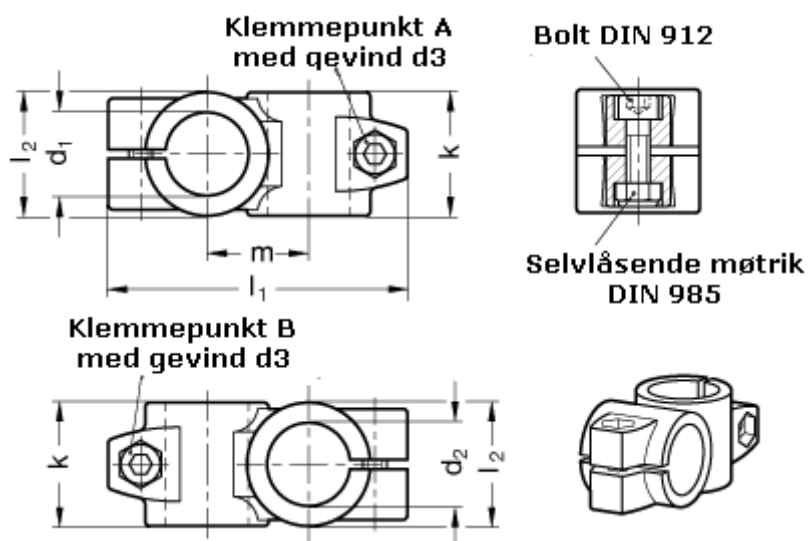

Article number: 20132B50B50802BL

Description: E+G 2-way pipe clamp
GN 132-B50-B50-80-2-BL

Measures

Adjustable clamp lever = GN 911-M10-55 have to be ordered separately

d1	= 50
d2	= 50
d3	= M10
k	= 80
l1	= 169.0
l2	= 80
m	= 65